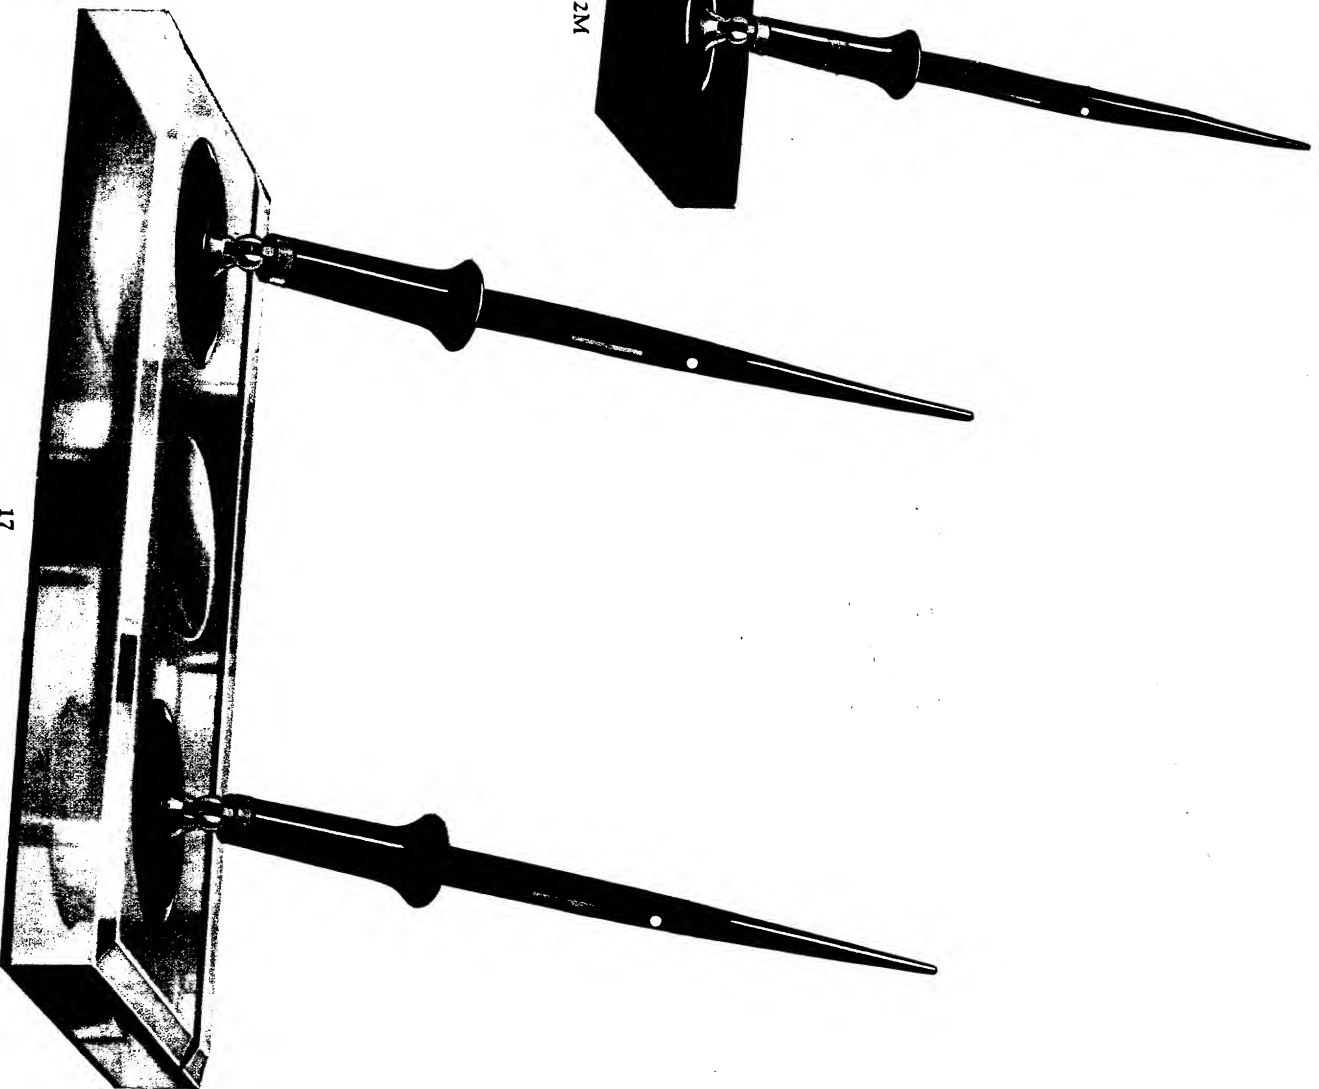

SHEAFFER'S

DESK

FOUNTAIN-PEN SETS

No. BL12M (Viaka)—Single, base $3\frac{1}{2}$ x $5\frac{1}{2}$ x $3\frac{3}{4}$ inches, jet black glass mirror finish, jet black Radite receptacle mounted with three plain gold filled bands. Jet black Lifetime desk fountain-pen mounted with three gold filled bands. See illustration. . . . List $12.00

No. TBL12M (Vigor)—Same as No. BL12M except pen is thin model. . . . List $12.00

No. L12 (Vikoa)—Same as No. BL12M except pen is Jade Lifetime and neither pen nor receptacle is mounted. . . . List $11.00

No. L112 (Vimac)—Same as No. BL12M except pen furnished is No. jade 5-30D and neither pen nor receptacle is mounted. . . . List $8.50

No. 6 (Vink)—Same as BL12M except base is crystal clear plate glass, pen furnished is Jade Lifetime desk fountain-pen, and neither pen nor receptacle is mounted. . . . List $11.00

No. 106 (Viab)—Same as No. BL12M except base is crystal clear plate glass, and pen is No. jade 5-30D guaranteed for 30 years if not misused. Neither pen nor receptacle is mounted. . . . List $8.50

No. 17 (Viwog)—Double, base 10 x $5\frac{1}{2}$ x 1 inches of crystal plate glass. Pens furnished are Lifetime desk fountain-pens. See illustration. . . . List $30.00

No. 117 (Rikab)—Same as No. 17 except pens furnished are No. 5-30D's, guaranteed 30 years if not misused. . . . List $25.00

BL12M